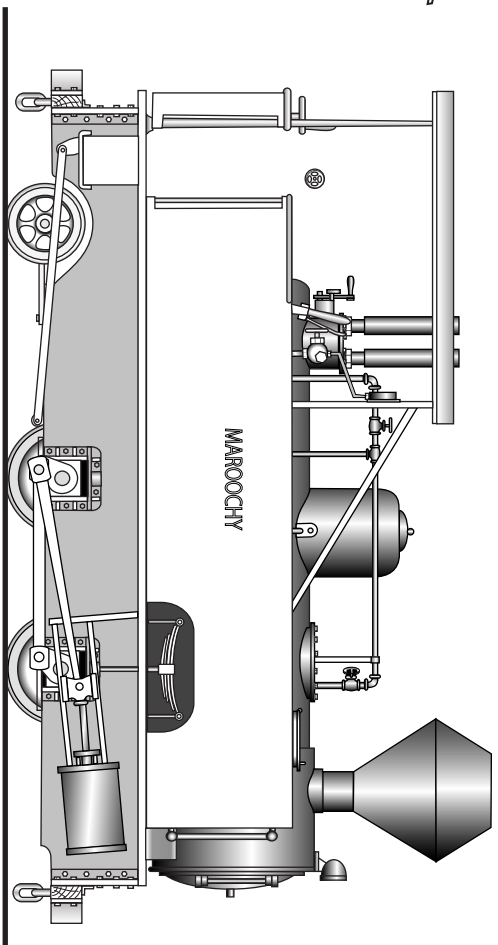

Rear Ele

Right Side Ele

Plan

Front Ele

Left Side Ele
 $\frac{1}{4}$

MORETON SUGAR MILL (Nambour)
Hudswell Clark 0 - 4 - 2 Locomotive "MARROOCHY"

Scale $\frac{1}{4}$ inch = 1 foot 1 : 48

drawn by Jim Faingnes1997
digitised Feb 2005