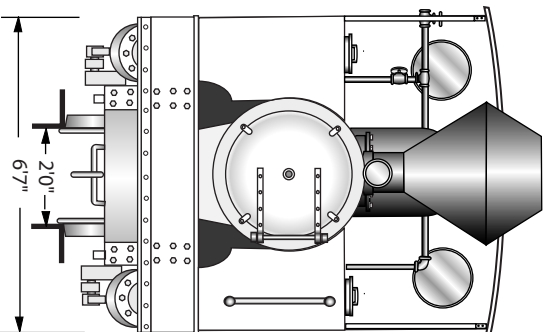

Rear Ele

Right Side Ele

Plan

Front Ele

Left Side Ele
 $\frac{1}{4}$

MORETON SUGAR MILL (Nambour)
Hudswell Clark 0 - 4 - 2 Locomotive "MARROOCHY"

Scale $\frac{1}{4}$ inch = 1 foot 1 : 48

drawn by Jim Faingnes1997
digitised Feb 2005