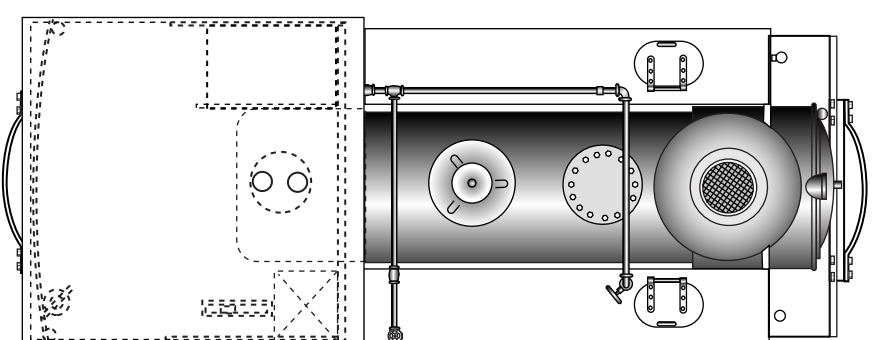

Rear Ele

Right Side Ele

Plan

Front Ele

Left Side Ele
 $\frac{1}{4}$

MORETON SUGAR MILL (Nambour)
Hudswell Clark 0 - 4 - 2 Locomotive "MARROOCHY"

Scale $\frac{1}{4}$ inch = 1 foot 1 : 48

drawn by Jim Faingnes1997
digitised Feb 2005