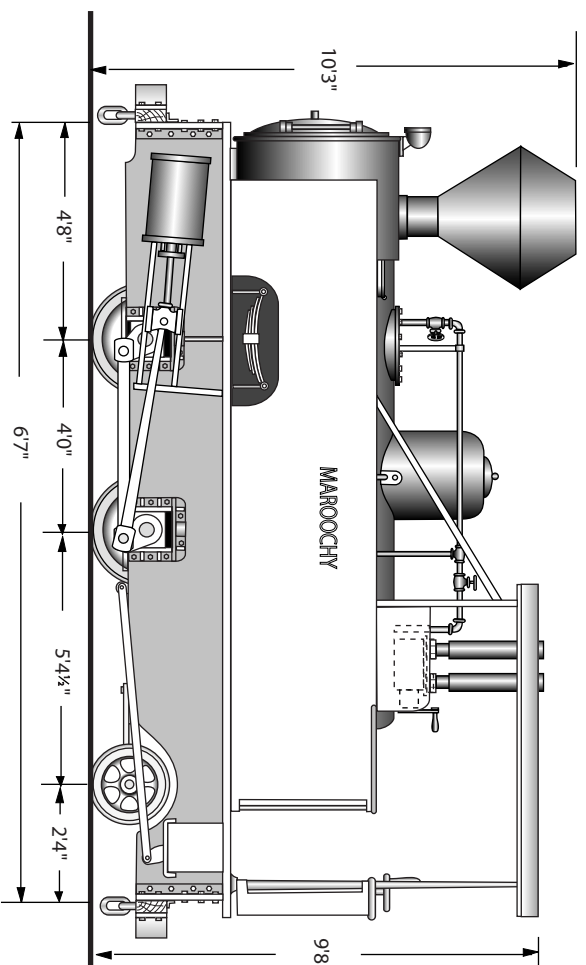

Rear Ele

Right Side Ele

Plan

Front Ele

Left Side Ele
 $\frac{1}{4}$

MORETON SUGAR MILL (Nambour)
Hudswell Clark 0 - 4 - 2 Locomotive "MARROOCHY"

Scale $\frac{1}{4}$ inch = 1 foot 1 : 48

drawn by Jim Faingnes1997
digitised Feb 2005